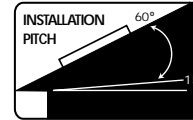

ROOF FLASHING

One-piece design fits shingle or shake roofs. Corrosion resistant 24 gauge Colorbond Steel.

Available in pre-bent form, as a special order, with flexible strip for tile roofs.

CEILING FRAME

Flush mount ABS ring with matching caps to hide fasteners.

GASKET

White rubber gasket seals diffuser at the ceiling which minimizes heat loss and condensation in the tunnel.